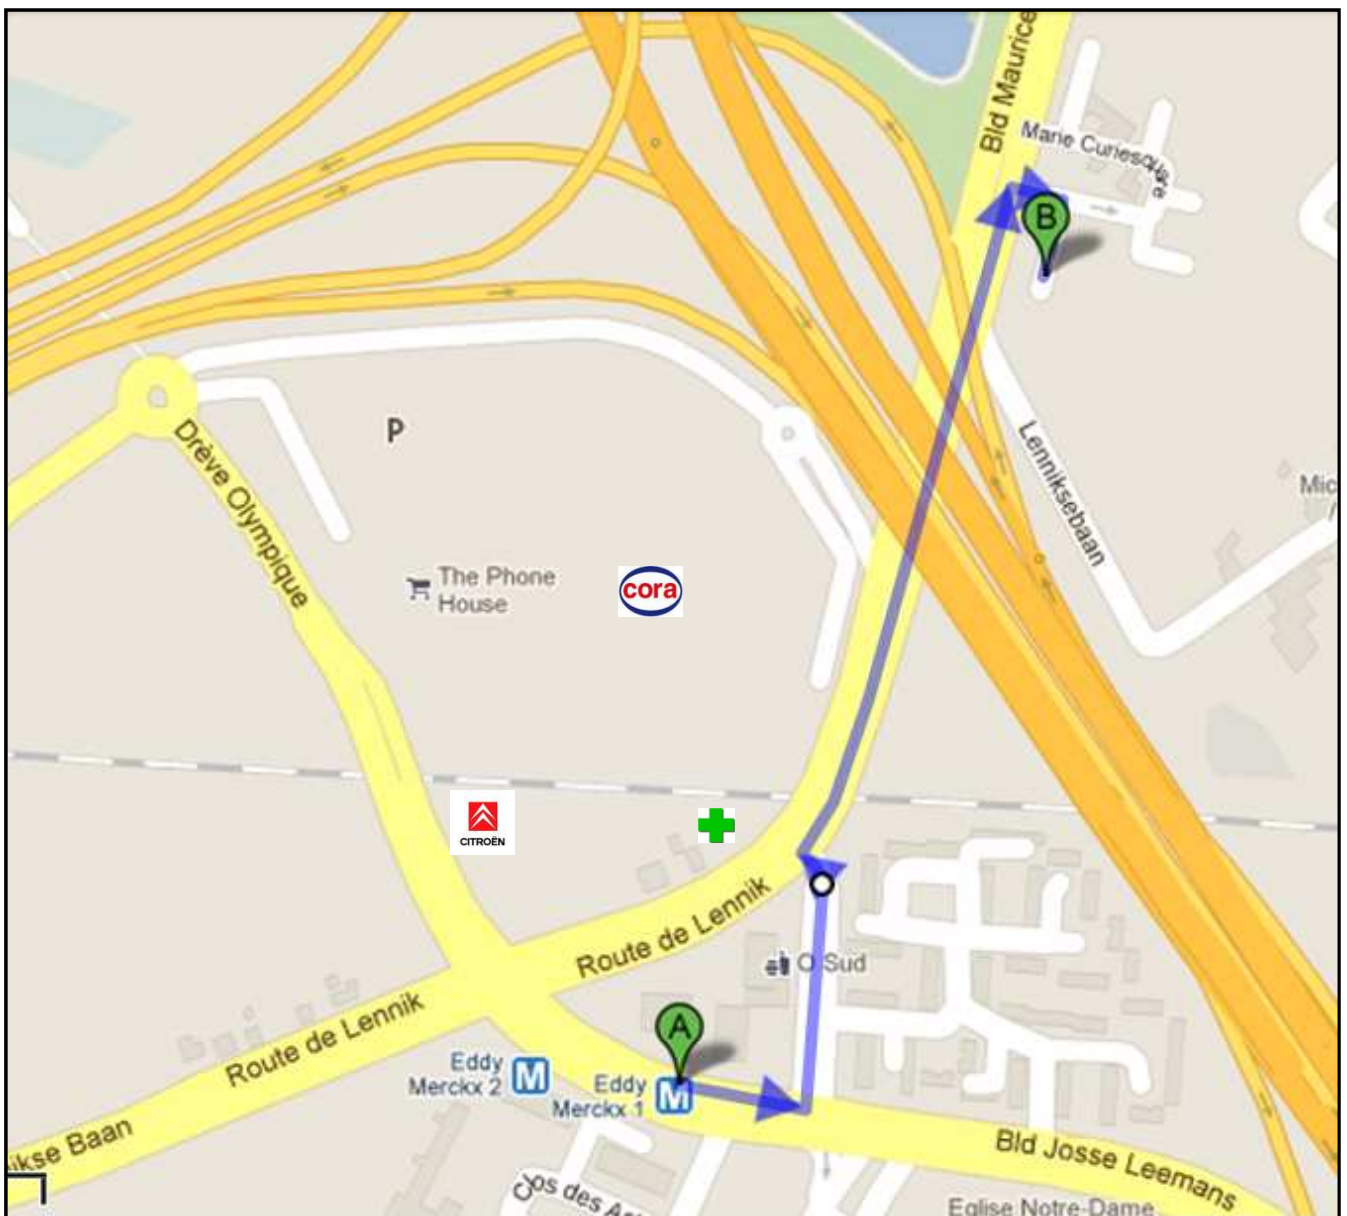

HayGroup

Square Marie Curie 10
B - 1070 – ANDERLECHT
Phone : +32.2.332.33.04
Fax : +32.2.332.34.42

Road Description by metro

The closest metro station to go to Hay Group is Eddy Merckx on line 5 – Direction Erasme.
Approximate duration from the Central Station : 20 minutes

Walking directions from Eddy Merckx underground station to Hay Group – 750 meter – 9 minutes

Metro – Eddy Merckx n° 1

Head down on the Bld Josse Leemans for 80 meter, then turn left on the avenue des Immortelles for more or less 150 meters.

Turn right onto the Route de Lennik. Walk under the bridge and take the 2nd street to the right to get on the Square Marie Curie.

Sq. Marie Curie 10

Road Description by car

Coming from the North (Grand-Bigard)

Take exit n° 15 – Pede

Turn to the left

Drive straight on till the round-about (there is a Carrefour on the left hand-side)

Take the 1st street right and turn immediately to the right again

Drive up the road till under the bridge where you can turn to the left to have access to our building on the right hand-side.