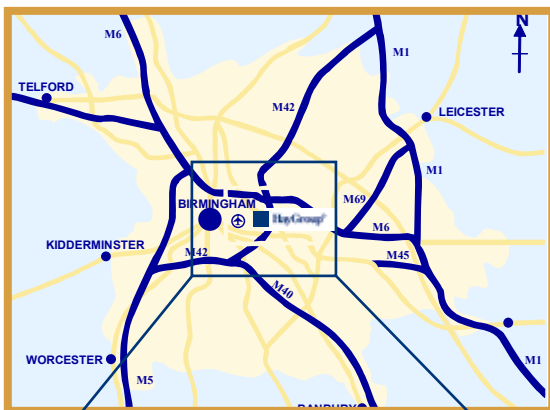

### How to find us

Hay Group is situated within Birmingham Business Park. Once you enter the Business Park, go over the first roundabout and turn right into Knights Court. Hay Group is located on the right.

### By car

Birmingham Business Park can be found between junction 6 of the M42 and the M42/M6 interchange at junction 4 of the M6.

#### *Birmingham International*

The rail station is adjacent to the NEC complex and approximately one mile from Birmingham Business Park. It is on the main Intercity line and provides direct access to London Euston (approx 1hr 15mins) with a service operating every 30 mins during the day.

### From the airport

*Birmingham International*. A taxi from the airport will take about five minutes.