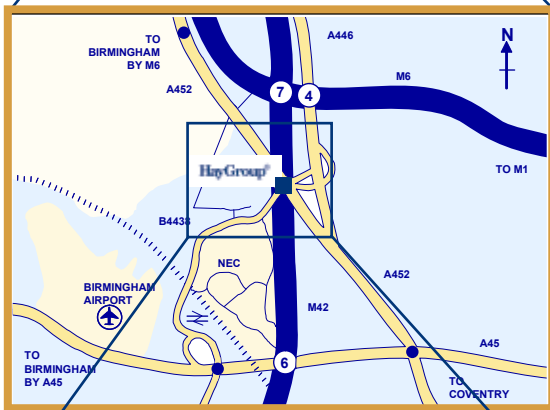

### How to find us

Hay Group is situated within Birmingham Business Park. Once you enter the Business Park, go over the first roundabout and turn right into Knights Court. Hay Group is located on the right.

### By car

Birmingham Business Park can be found between junction 6 of the M42 and the M42/M6 interchange at junction 4 of the M6.

#### *Birmingham International*

The rail station is adjacent to the NEC complex and approximately one mile from Birmingham Business Park. It is on the main Intercity line and provides direct access to London Euston (approx 1hr 15mins) with a service operating every 30 mins during the day.